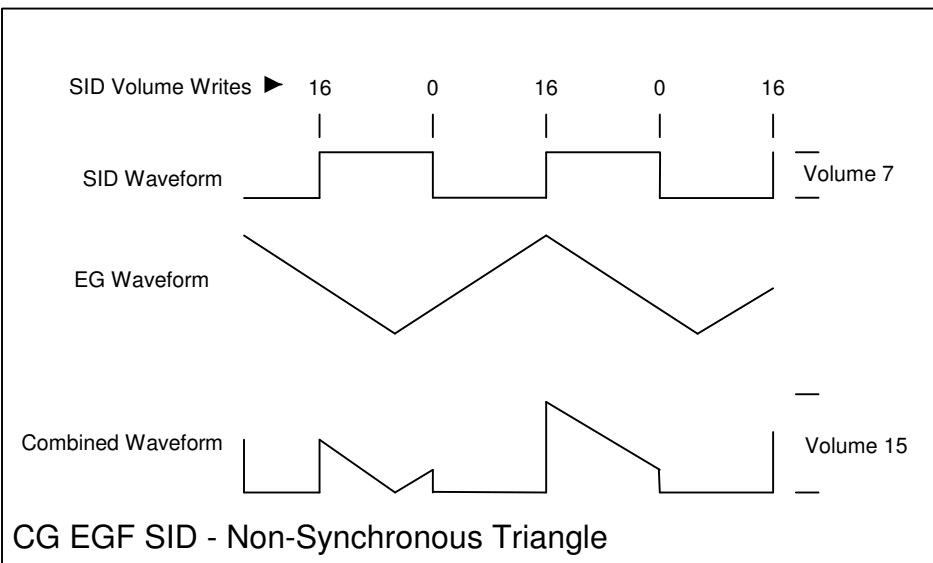

WAVE 1.0 - EGF(Hardware Envelope Flag) SID

x/Zy refers to the Note Volume set(x) and the Command parameter(y)