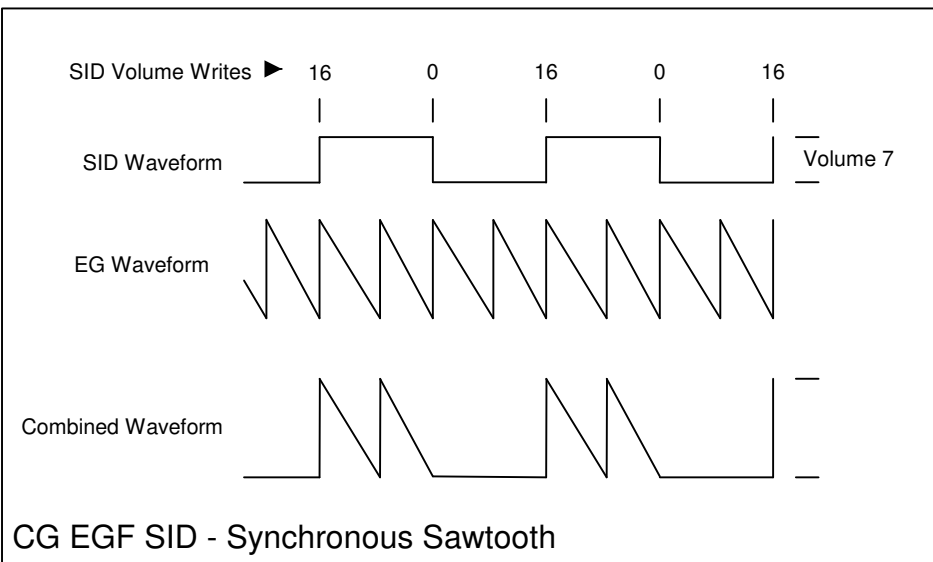

WAVE 1.0 - EGF(Hardware Envelope Flag) SID

x/Zy refers to the Note Volume set(x) and the Command parameter(y)